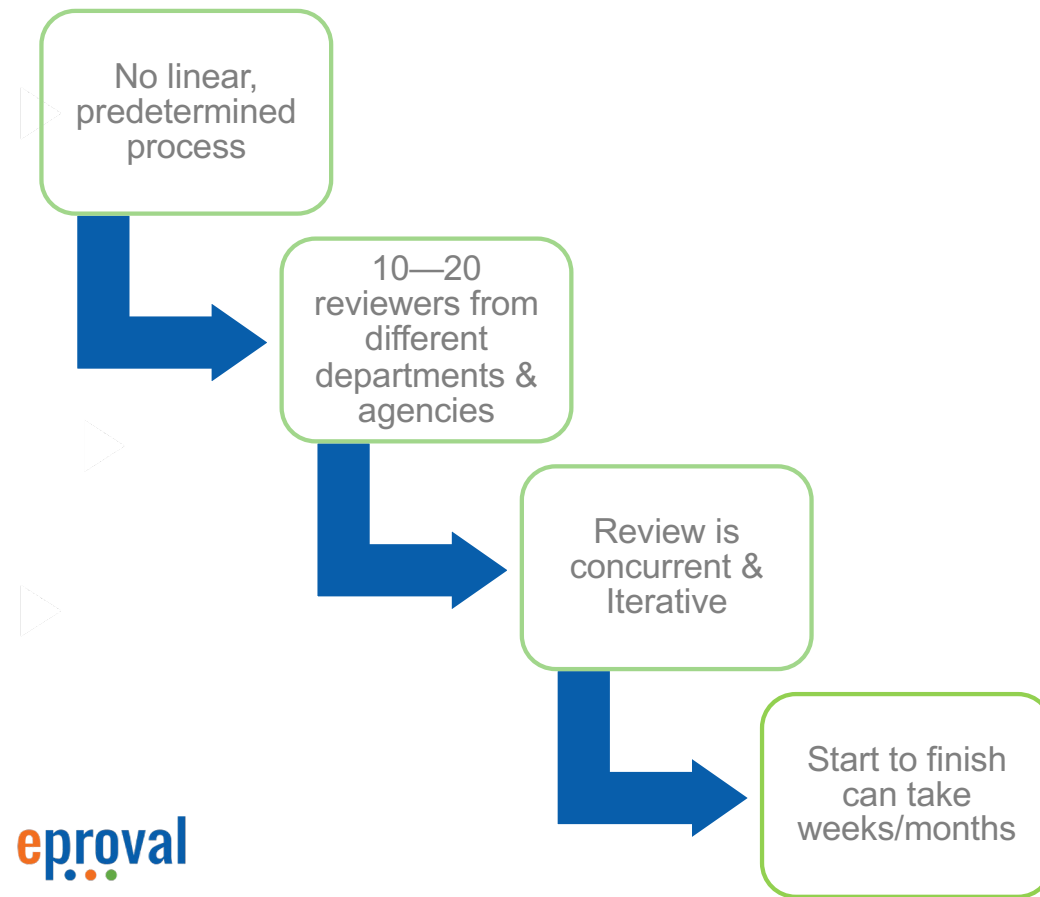

Special Event Permitting is Complex