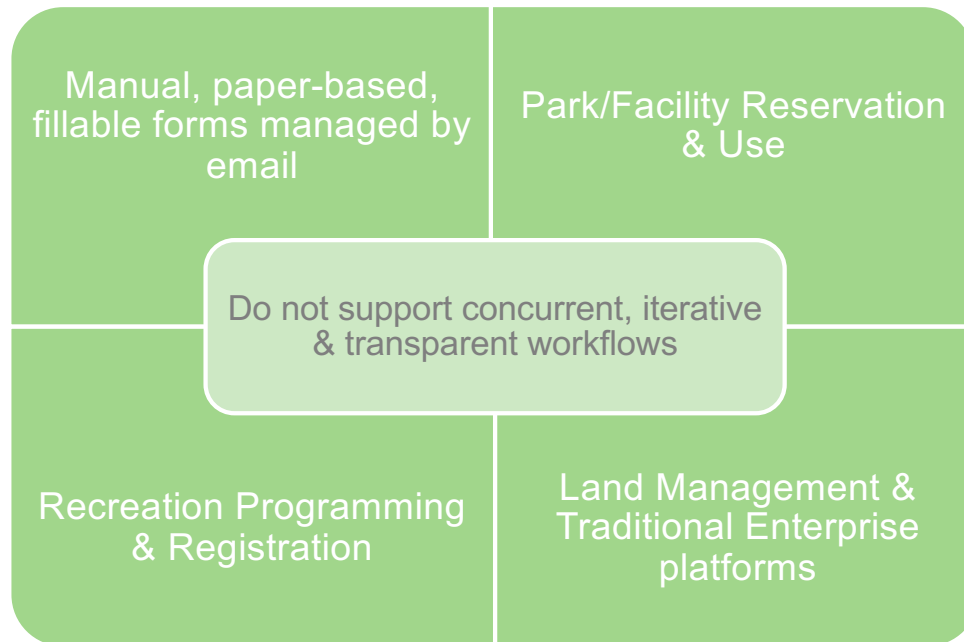

Why Other Software Falls Short?